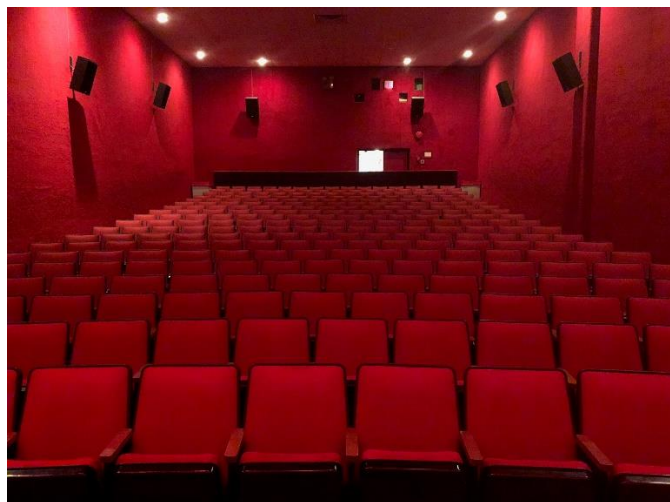

Great Oaks Cinema

251 Great Oaks Trail

Wadsworth, OH 44281

(330) 336-4464

www.greatoakscinema.com

info@greatoakscinema.com