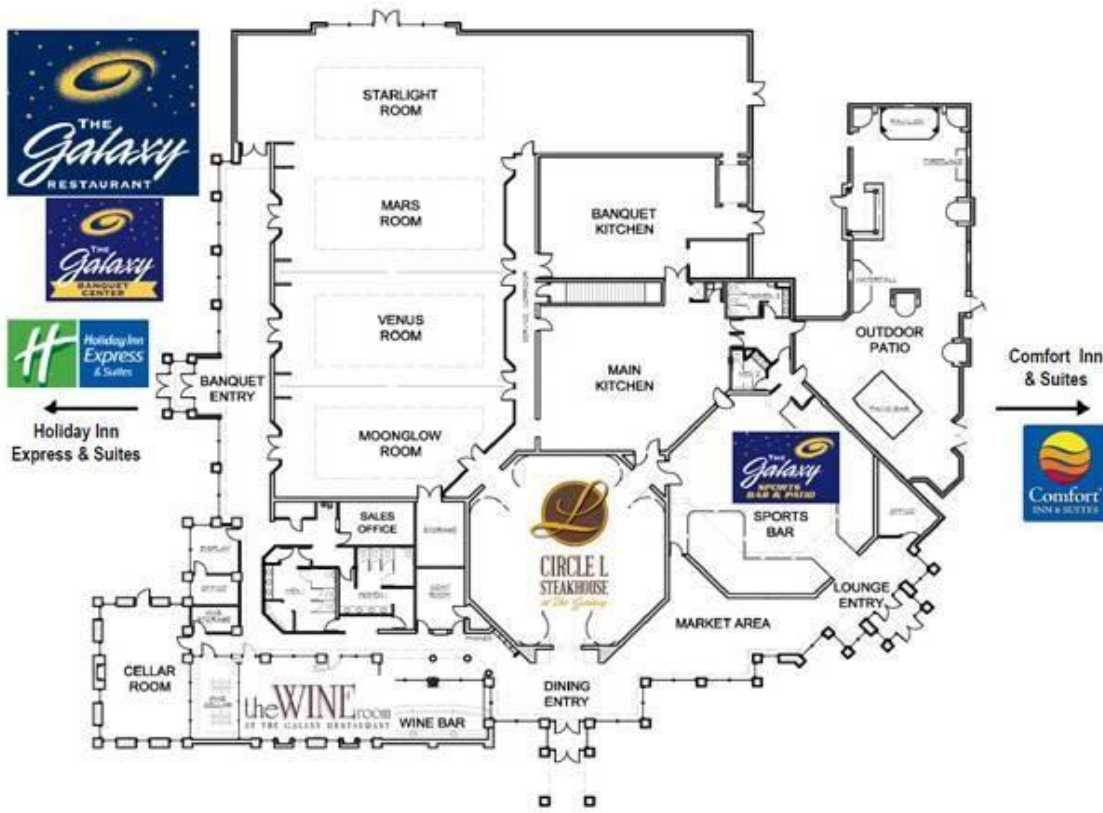

The Galaxy Restaurant Spec Sheet