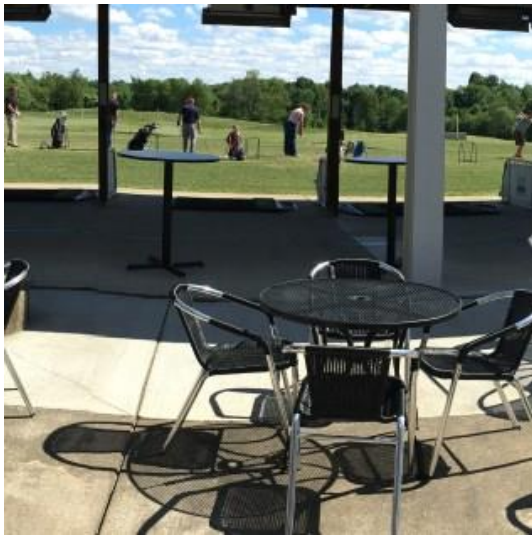

Putter's Event Center at the Golf Improvement Center

116 Medina Road
Medina, OH 44256
(330) 703-4230

www.putterseventcenter.com

Leanne Ohnhaus
putterseventcenter@gmail.com

Meeting room - 2,800 sq. ft.
Reception capacity - 75 (120 if using patio)
AV Equipment - white board, TVs, microphone
WiFi - yes
Onsite catering - no
Outside catering accepted - yes
Handicap accessible - yes
Free parking - yes
Outdoor space - yes
Stage - no

Welcome to the Clubhouse – A unique meeting venue designed to welcome and make your meeting stand out from the traditional uninspiring meeting room. At Putter's Event Center you will work with an Event Specialist who is experienced in helping you plan a meeting that will meet your business goals and engage your attendees.

Our facility offers the flexibility of enjoying our beautifully landscaped outdoor patio view or our warm, inviting pristine indoor space. If you are looking for all the amenities of a country club without the high costs, Putter's is the perfect solution. High-end casual feel is a perfect atmosphere for any meeting, happy hour, or team building event.