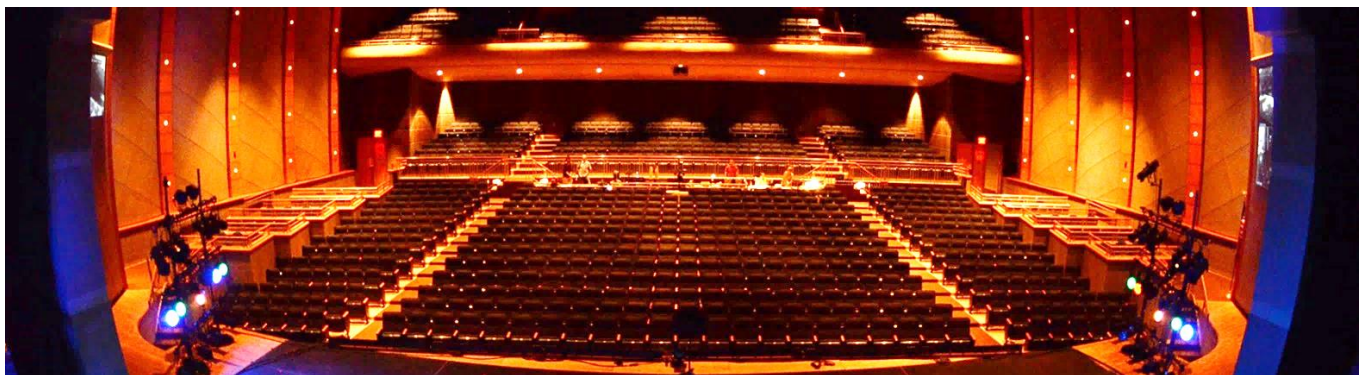

Medina Performing Arts Center

851 Weymouth Road

Medina, OH 44256

(330) 636-3400

www.medinabees.org

Welcome to the Medina Performing Arts Center, a resource of Medina City Schools used primarily to provide arts education to students in the Medina City Schools District. It is the area's premier venue for experiencing the very best in high school, community and professional entertainment with three performance spaces that are available to rent for public use.

The Main Stage is a spectacular auditorium with orchestra, mezzanine and balcony seating for 1,133 patrons with fabulous views of the 48-foot proscenium stage and professional quality sound. Boasting a full-size orchestra pit, 34 baton fly system, spacious wings, large scene shop and green room, nicely appointed makeup and dressing rooms, state-of-the-art lighting, the facility also has a dedicated parking lot and entrance lobby.

The Middle Stage is a beautiful 395 seat proscenium theater and the Black Box theater is perfect for smaller performances and workshops up to 100. All spaces are ADA compliant.

Rental rates are specific to each event. For more information, contact the Medina PAC at (330) 636-3400 or visit medinabees.org and click on the "community" tab. Also follow us on Facebook Medina Performing Arts Center and on Twitter @MedinaBeesPAC.